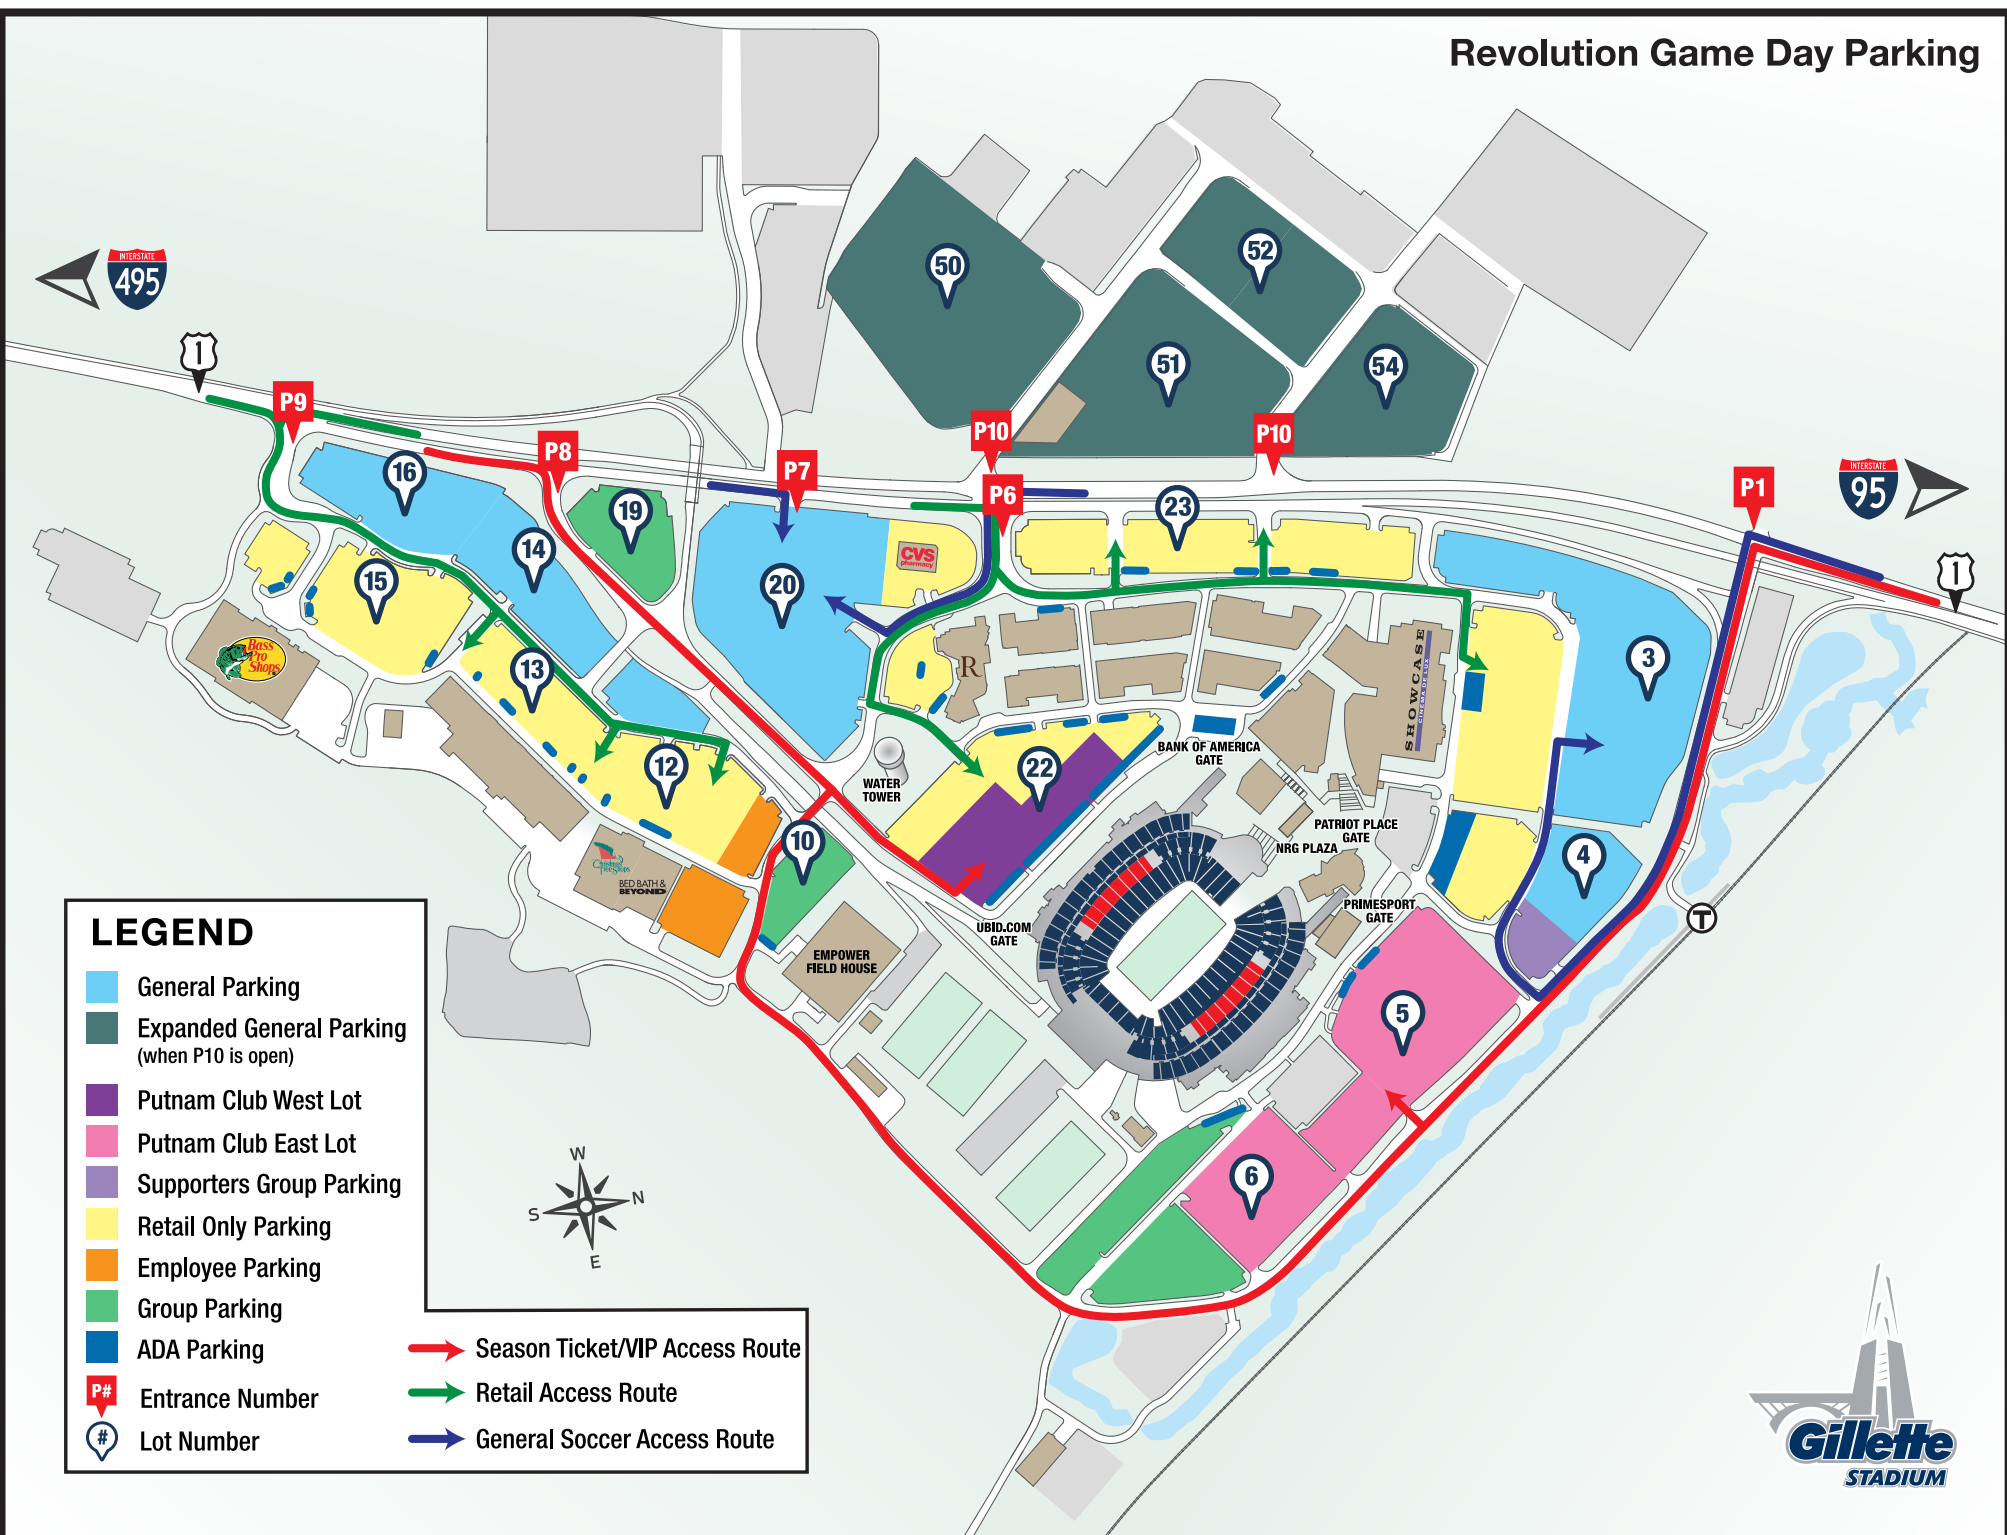

Revolution Game Day Parking

LEGEND

- General Parking
- Expanded General Parking (when P10 is open)
- Putnam Club West Lot
- Putnam Club East Lot
- Supporters Group Parking
- Retail Only Parking
- Employee Parking
- Group Parking
- ADA Parking
- ➔ Season Ticket/VIP Access Route
- ➔ Retail Access Route
- ➔ General Soccer Access Route
- P# Entrance Number
- # Lot Number