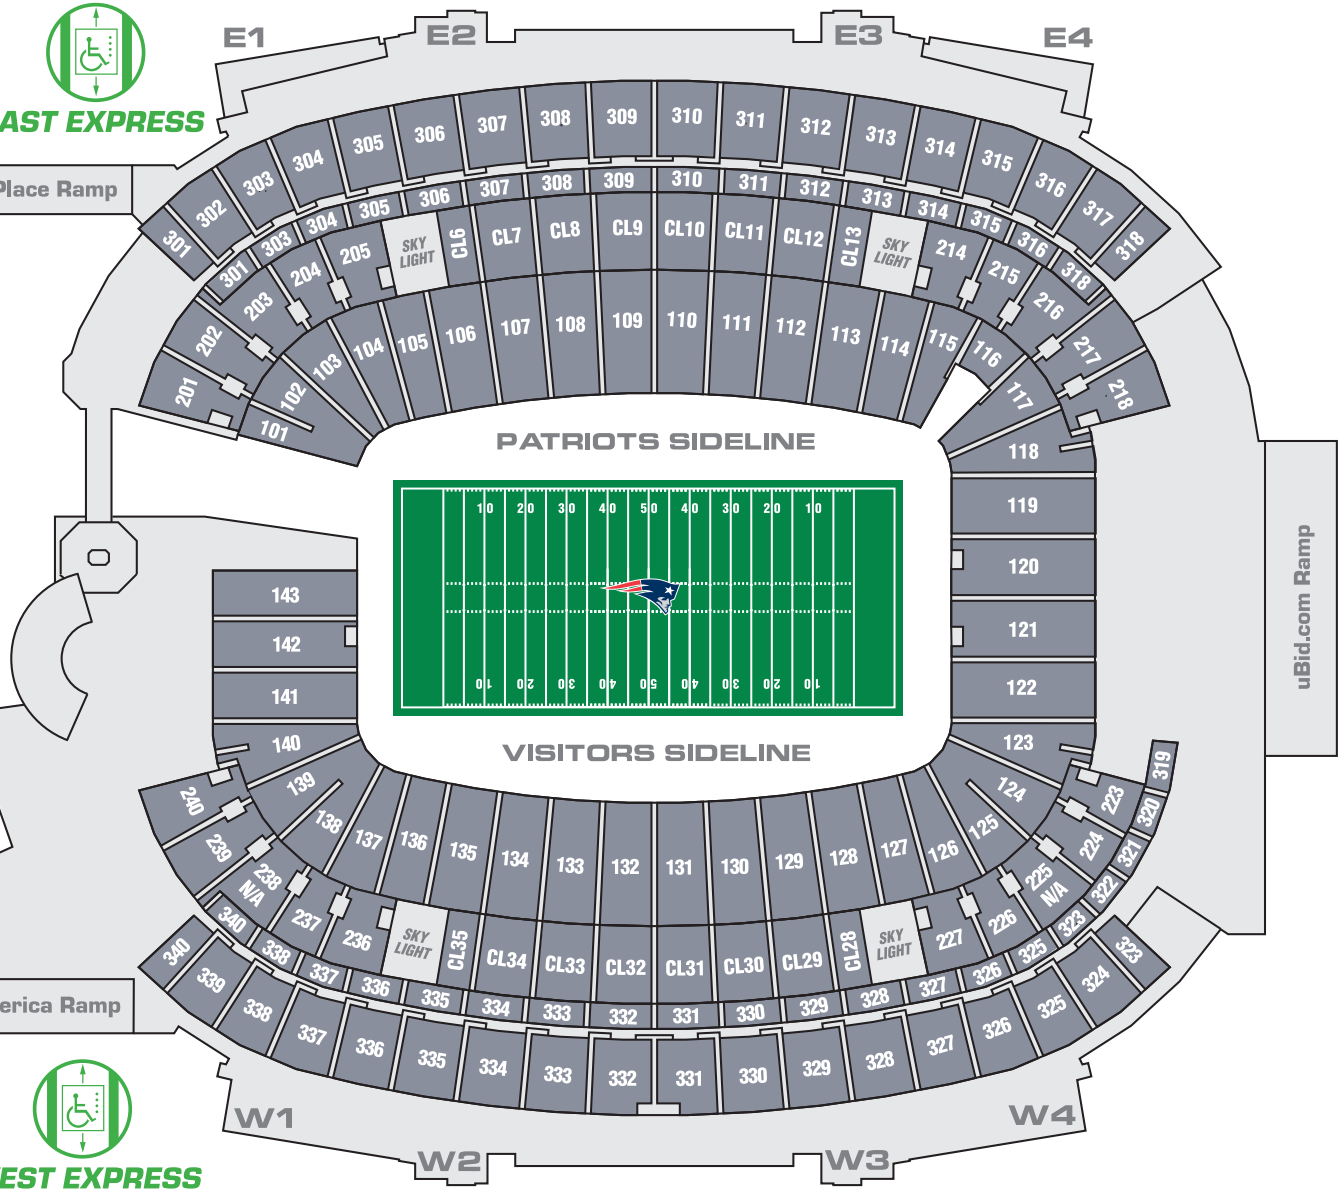

ACCESSIBLE SEATING

All wheelchair and companion seats have elevator access and accessible seating on all levels

Field [Exit], 100, 200
& 300 Levels Only

EAST EXPRESS

Patriot Place Ramp

LEGEND

-  Accessible Ramps
-  New Accessible Elevator
-  Accessible Elevator

uBid.com Ramp

Bank of America Ramp

WEST EXPRESS

Plaza [Exit], 200 &
300 Levels Only

[ALL LEVELS]