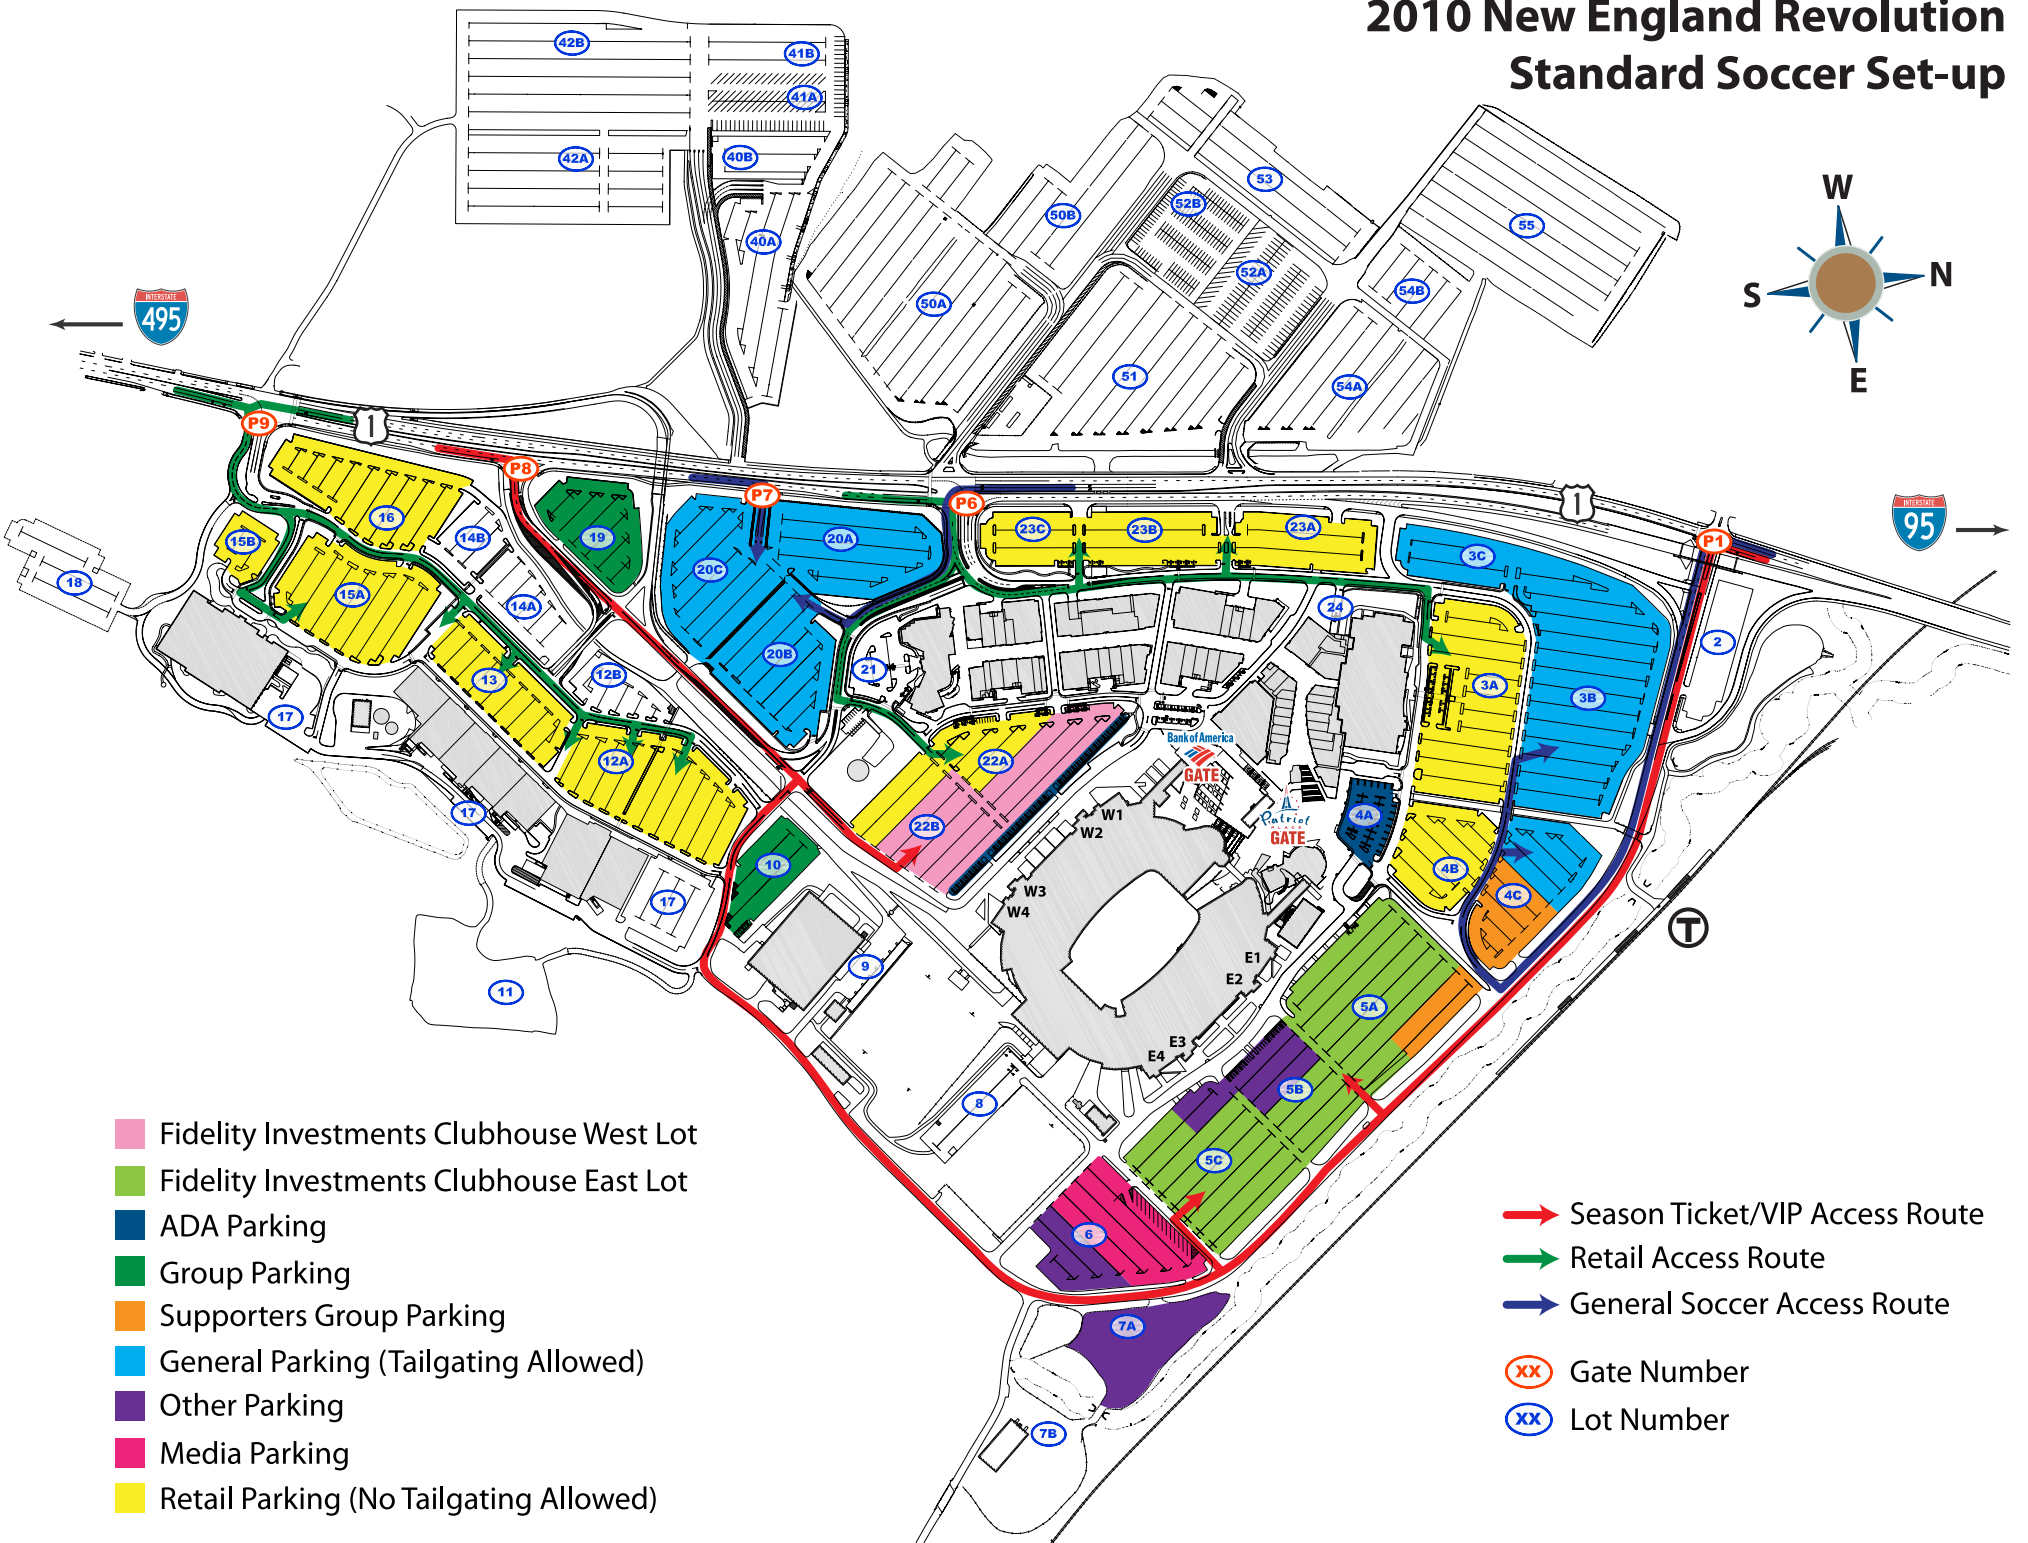

2010 New England Revolution Standard Soccer Set-up

- Fidelity Investments Clubhouse West Lot
- Fidelity Investments Clubhouse East Lot
- ADA Parking
- Group Parking
- Supporters Group Parking
- General Parking (Tailgating Allowed)
- Other Parking
- Media Parking
- Retail Parking (No Tailgating Allowed)

- Season Ticket/VIP Access Route
- Retail Access Route
- General Soccer Access Route
- Gate Number
- Lot Number